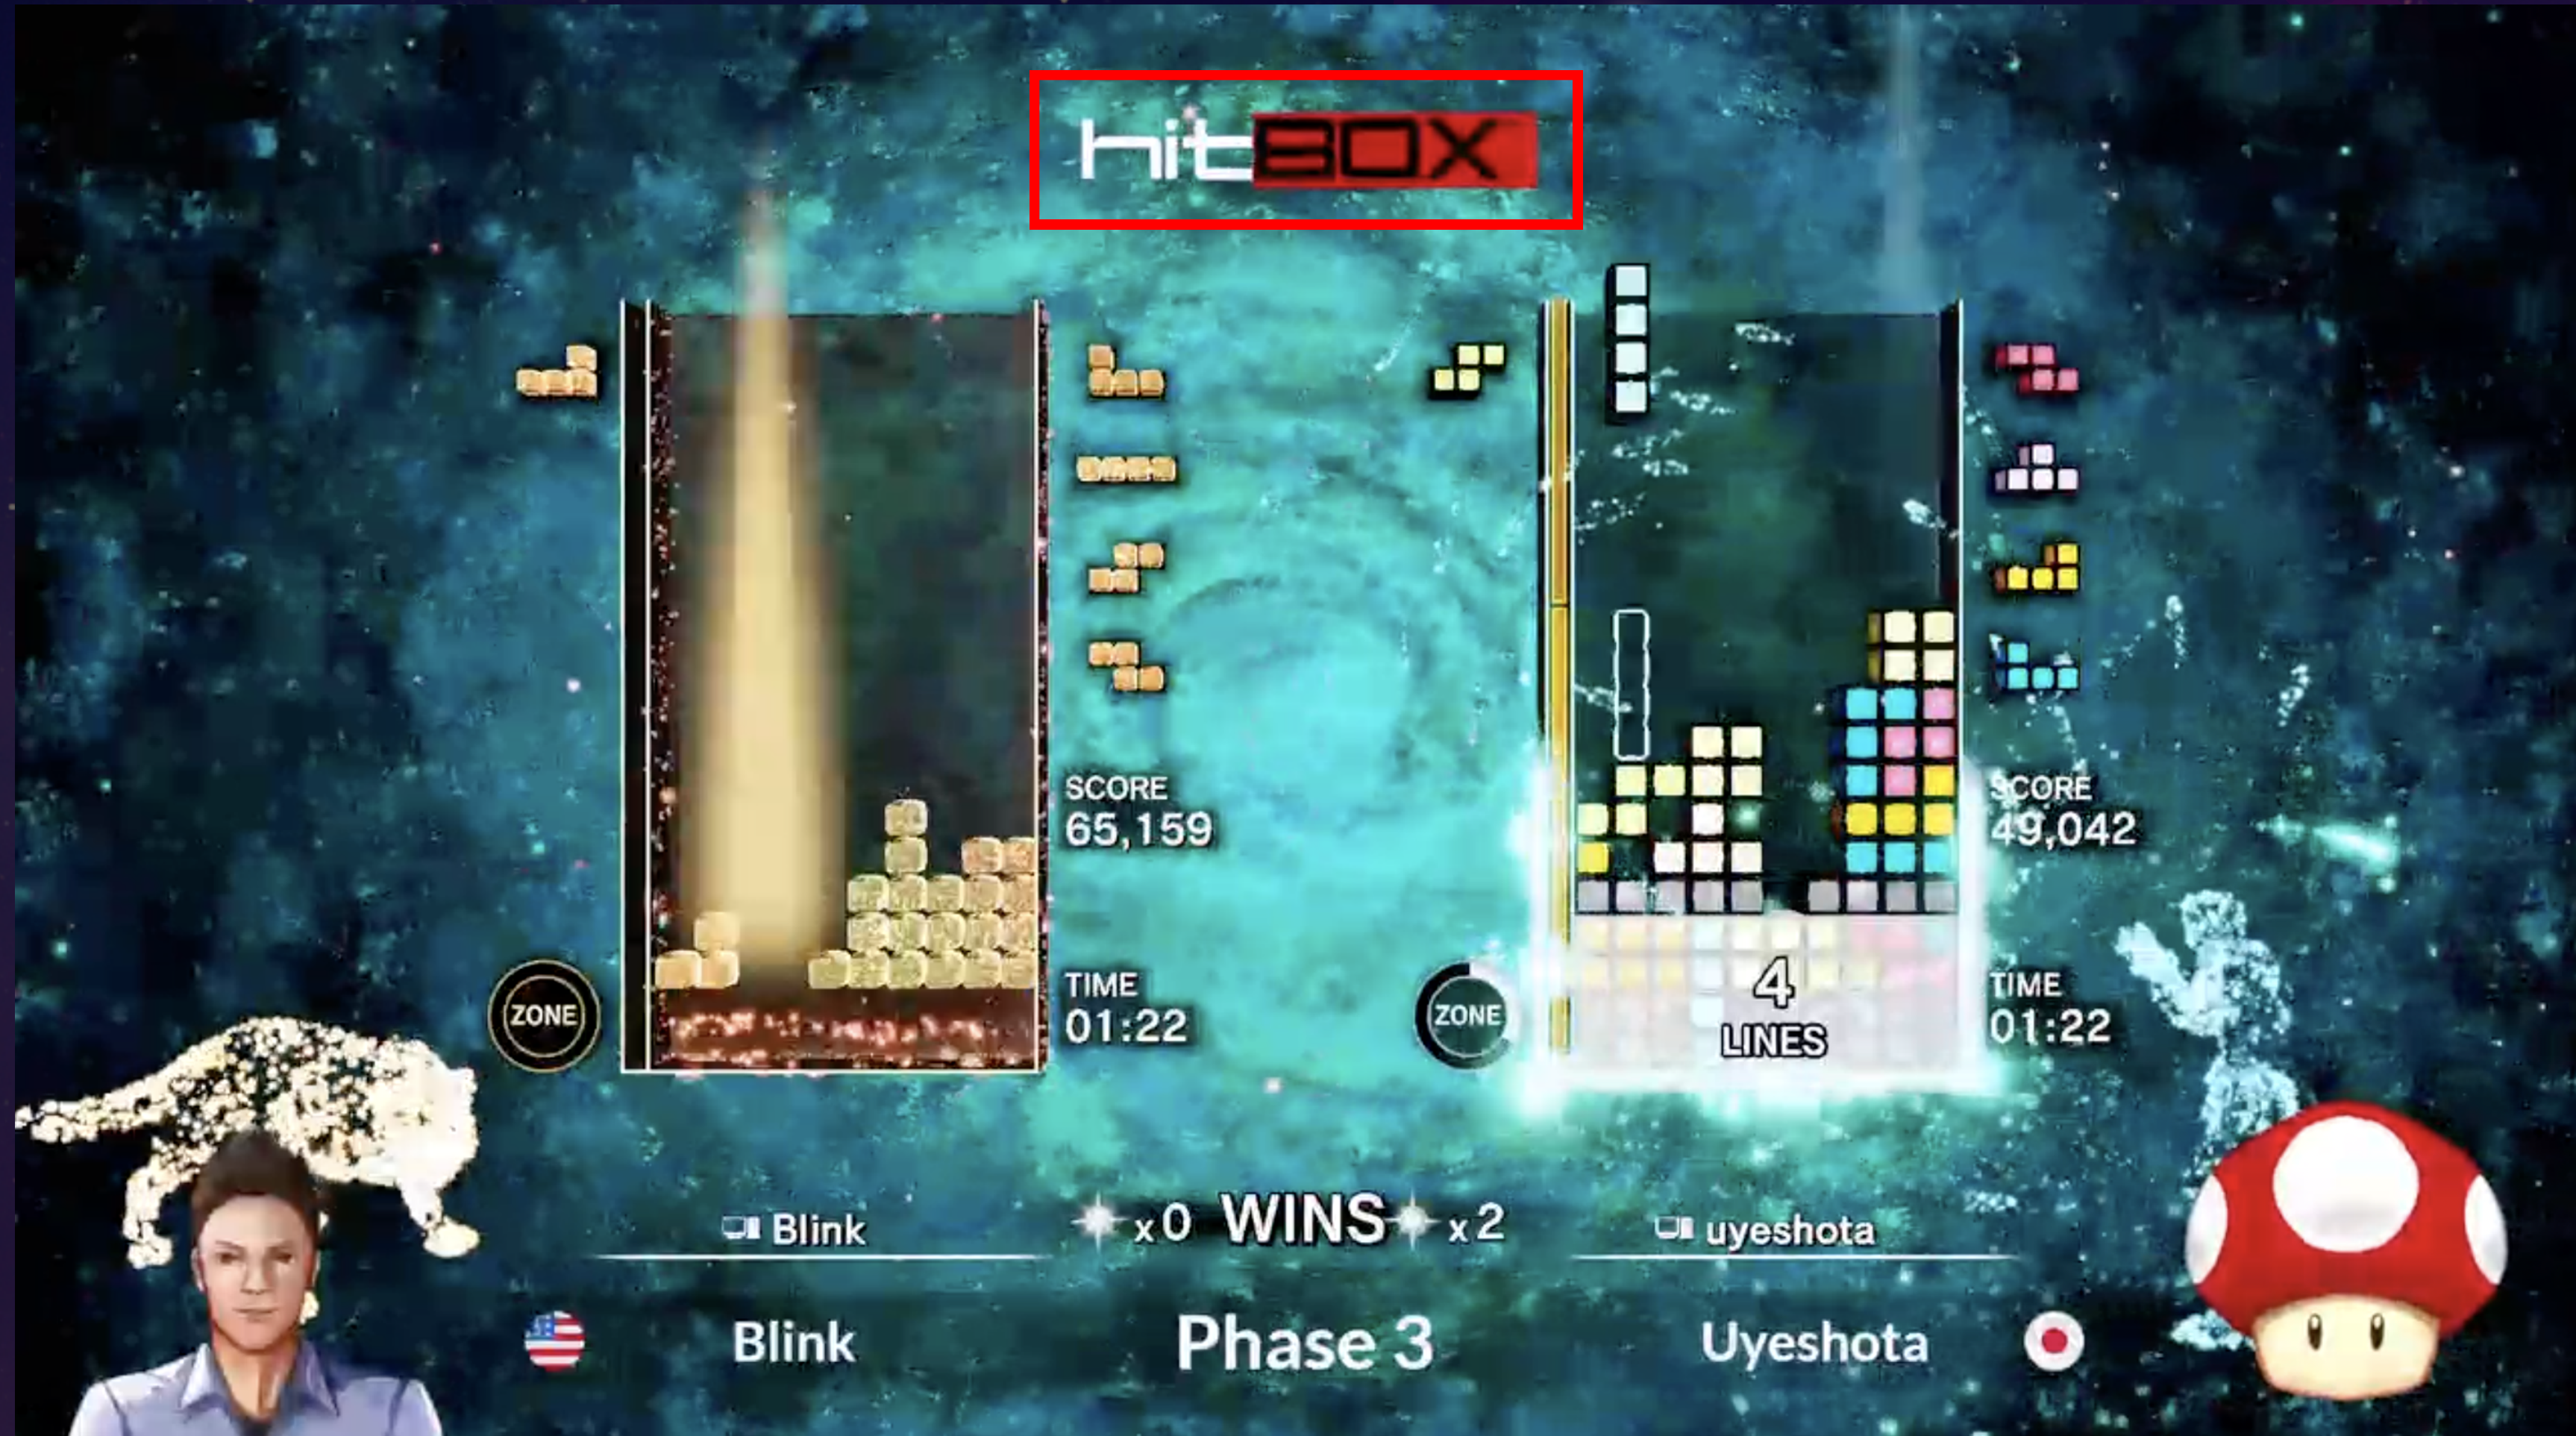

Stream Intergration

In-Game Logo Sponsorship